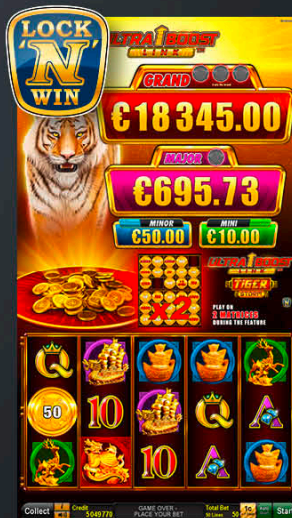

ULTRA BOOST Link™ – Tiger Storm

This tiger can summon up a roaring storm of wins on the reels as he displays his full wild potential for 50 win lines. In the special ULTRA BOOST Feature, an additional reel matrix can be unlocked for extra chances for a Progressive Jackpot win.

Player Category: Fun Players, Regular Players
Top Prize: 150 times total bet