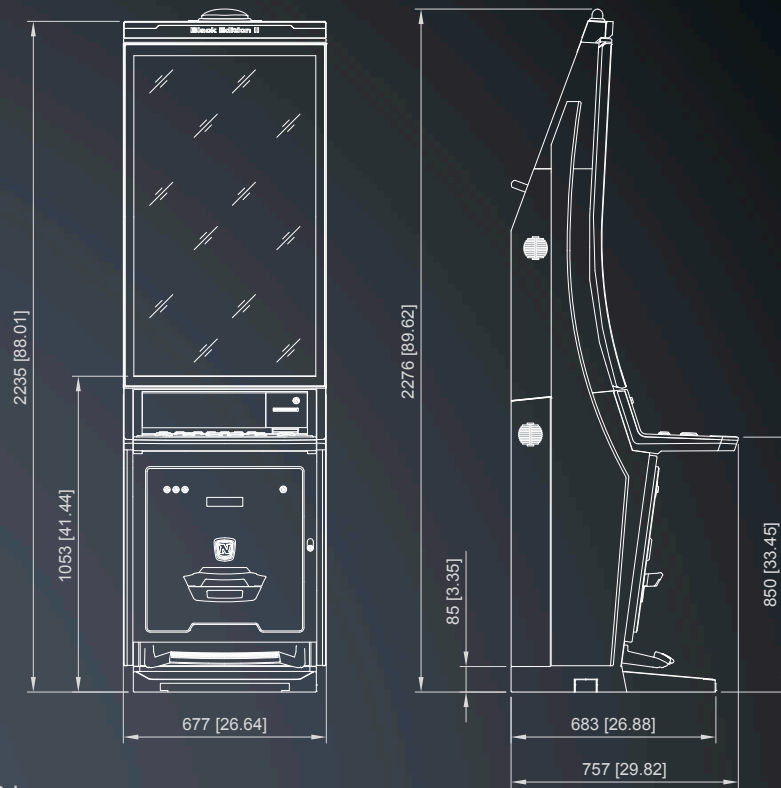

BLACK EDITION II 1.49J (FV837E)

All dimensions in mm [in] · scale 1:25

©NOVOMATIC AG 2024