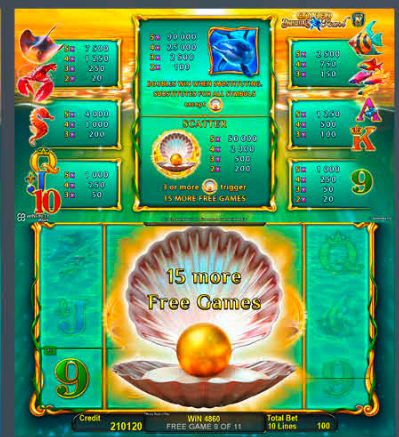

GOLDEN LINK™ – Golden Dolphin's Pearl™

Play with the dolphins in this beautiful golden sunset, surrounded by marine wildlife and the most precious pearls that offer you chances for free games and the GOLDEN LINK™ Progressive prizes.

Player Category: Fun Players, Regular Players
Top Prize: 9,000 times bet per line