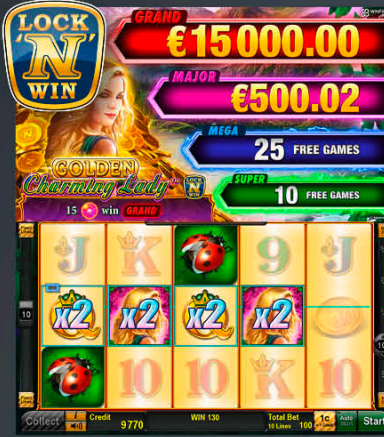

Player Category: Fun Players, Regular Players
Top Prize: 5,000 times bet per line

GOLDEN LINK™ – Golden Book of The Dragon™ plus **NEW**

The Golden Book of the Dragon™ plus reveals all that you need to unlock the Ancient Asian fortunes of the GOLDEN LINK™. Turn the page, spin the reels and let the Dragon work its magic.

Player Category: Fun Players, Regular Players
Top Prize: 5,000 times bet per line

PROGRESSIVES

NOVO LINE™ GOLDEN LINK™ Edition 2

New Linked Multi-Game – Selected Highlights

GOLDEN LINK™ – Golden Charming Lady™ **NEW**

The charms of the Lady are legendary and her magic sphere reveals the key to fortunes, free games and prizes. Link up and cash in on this charming quest for the GOLDEN LINK™!

Player Category: Fun Players, Regular Players
Top Prize: 2,700 times bet per line