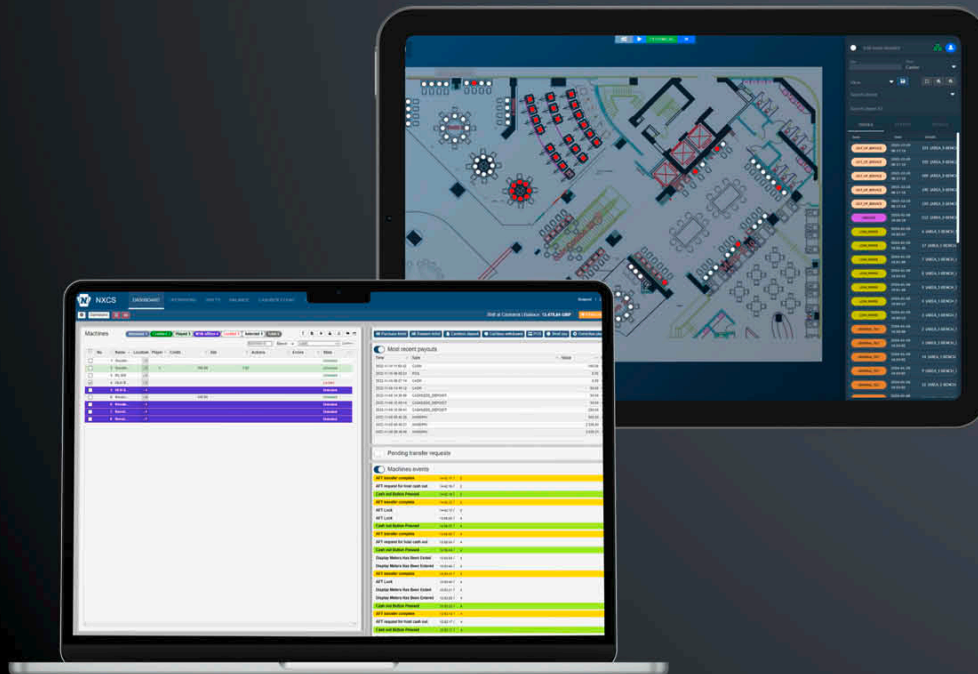

The visionary solution

NOVOVISION™ core

NOVOVISION™ core – High-efficiency & secure casino management

The key benefit of proficient casino management is improved operational efficiency and security. NOVOVISION™ monitors gaming activity and transactions in real-time, granting operators not only full administrative and operational control of their business but also enabling them to immediately identify and respond to any potential security threat.

The core system functionalities comprise:

- **Slots management**
  User-friendly real-time management of multiple EGMs via SAS protocol, including real-time monitoring and alerts
- **Player management**
  Robust player tracking and customer activity reporting based on in-depth player profiles
- **Accounting**
  Support of multiple payment methods and currencies, automated accounting, auditing and reporting, as well as detailed financial analytics
- **Reporting**
  Customizable reporting and analytics feature that generates various reports on gaming, player activity, marketing, and financial performance.

The NOVOVISION™ system architecture is designed to ensure full compliance with all regulatory requirements, including GDPR, AML, and KYC, through features such as data protection, consent management, transaction monitoring, customer identification, due diligence, and record keeping.