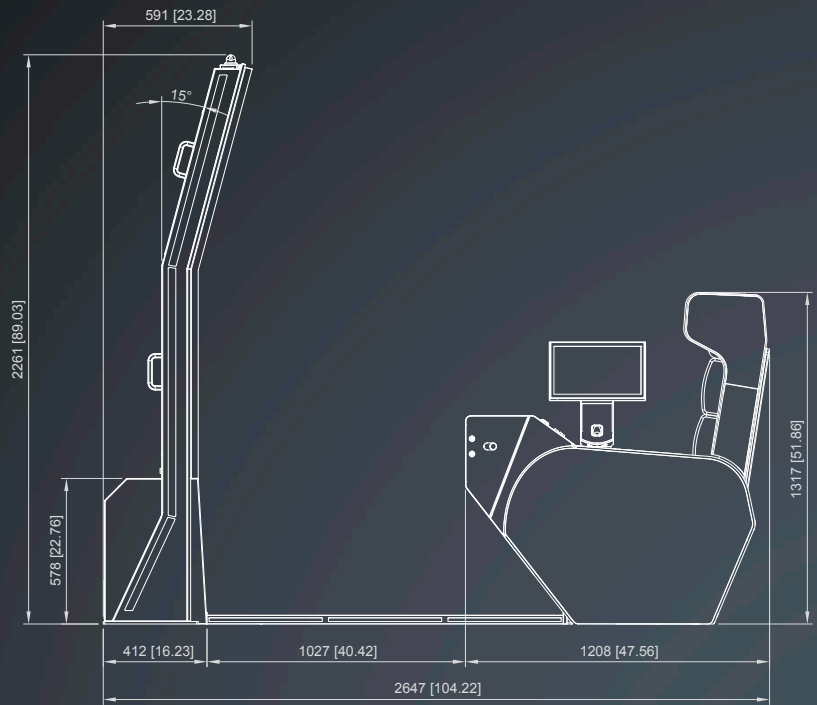

Dimensions

DIMENSIONS

V.I.P. X Galaxy™ 2.65 (FAD36+C91)

All dimensions in mm [in] · scale 1:30

©NOVOMATIC AG 2024

V.I.P. X Royal™ 1.85 (FA330 D50)

All dimensions in mm [in] · scale 1:30

©NOVOMATIC AG 2024