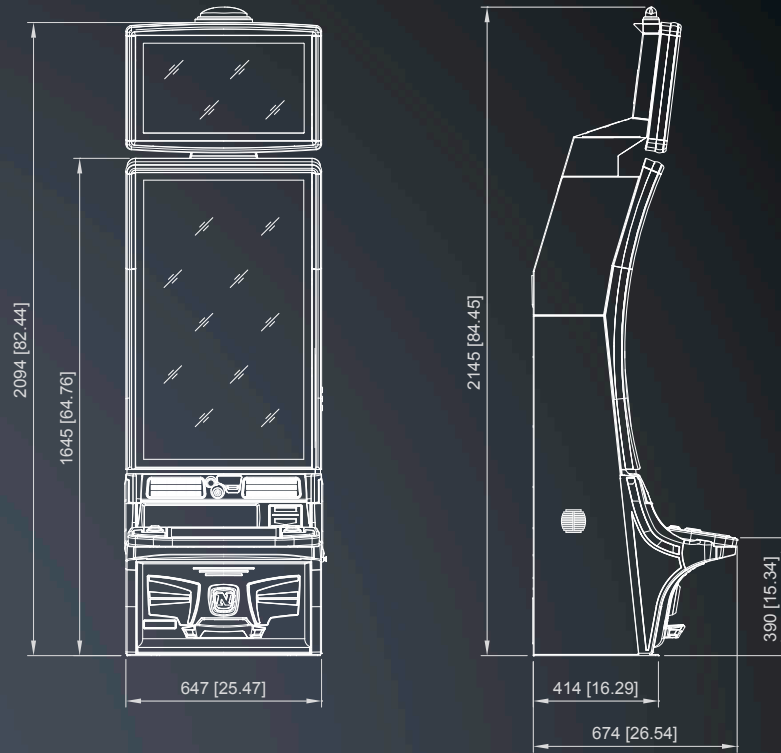

PANTHERA™ Curve 1.43 (FV640C)

All dimensions in mm [in] · scale 1:25

©NOVOMATIC AG 2024