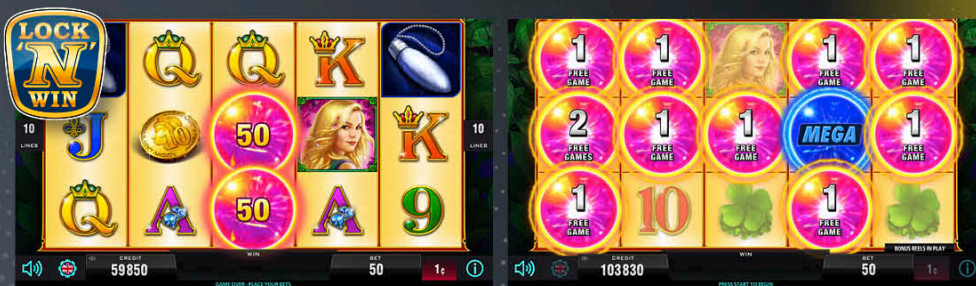

GOLDEN LINK™ – NEW Golden Charming Lady™

The charms of the Lady are legendary and her magic sphere reveals the key to fortunes, free games and prizes. Link up and cash in on this charming quest for the GOLDEN LINK™!

Player Category: Fun Players, Regular Players
Top Prize: 9,000 times bet per line on single line