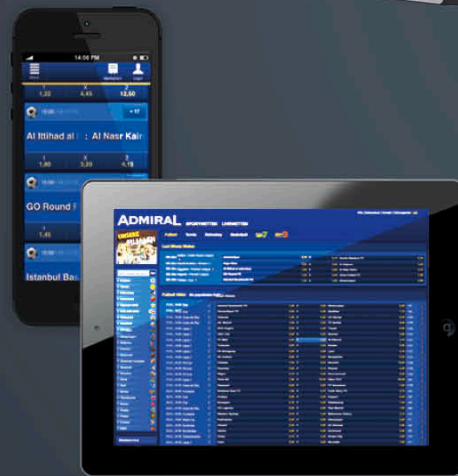

NSBS – The One-Stop Solution

SELF SERVICE BETTING TERMINAL (SSBT)

- Multi-touchscreen monitors
- Fast response time
- User-friendly betting interface (Quick Links)
- Optional: bill & coin acceptor, TITO, RFID card reader