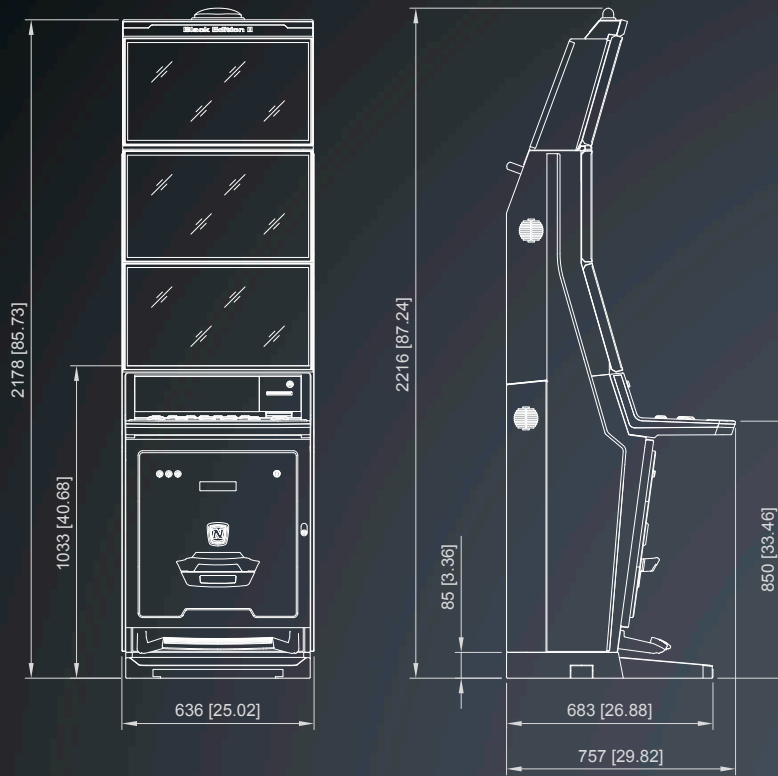

BLACK EDITION II 3.27 (FV837A)

All dimensions in mm [in] · scale 1:25

©NOVOMATIC AG 2024