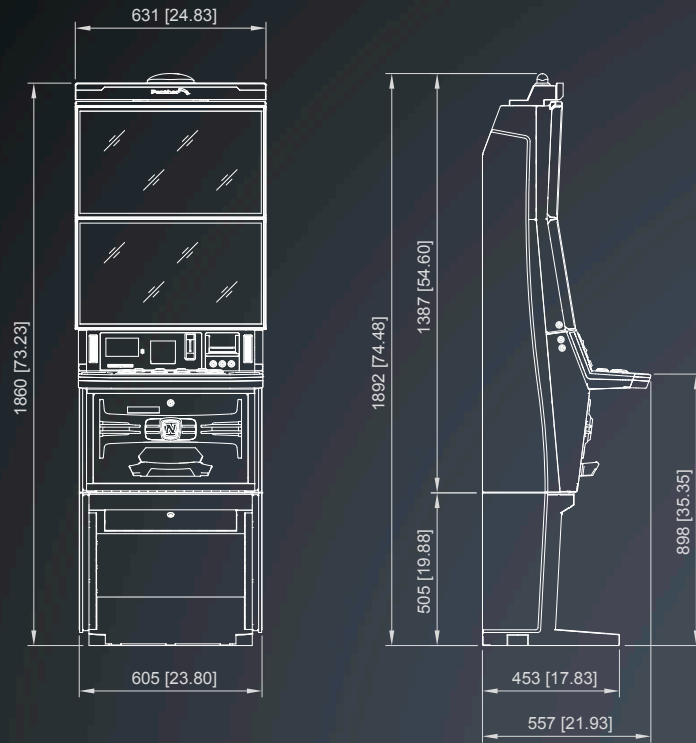

©NOVOMATIC AG 2024

PANTHER 2.27 (FV623D/FV624D)

All dimensions in mm [in] · scale 1:25

©NOVOMATIC AG 2024

FUNMASTER 2.27 (FV637C)

All dimensions in mm [in] · scale 1:25

©NOVOMATIC AG 2024

EXECUTIVE SL™ 1.27 (FVC28A)