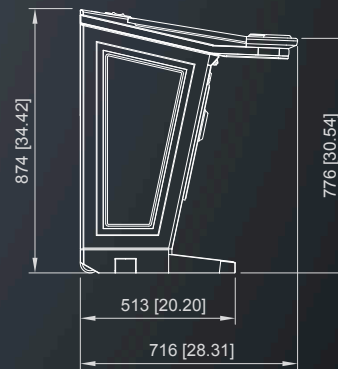

EXECUTIVE SL™ 1.27 (FVC28A)

All dimensions in mm [in] · scale 1:25

©NOVOMATIC AG 2024

LOTUS SL™ 1.27 (FV862B)

All dimensions in mm [in] · scale 1:25

©NOVOMATIC AG 2024