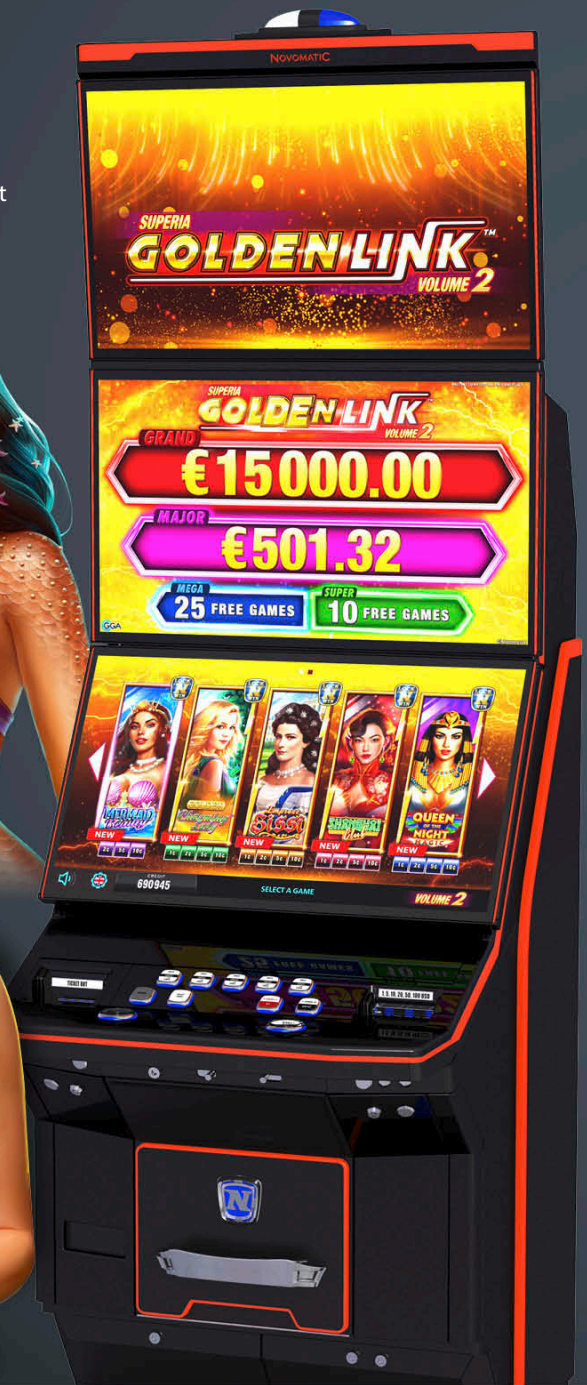

SUPERIA GOLDEN LINK™ VOLUME 2

Superia GOLDEN LINK™ Volume 2 **NEW**

A fascinating set of ten different games and Superia Golden chances to hit a jackpot! Immerse yourself in new worlds of Mermaid Beauty™ set underwater; the Asian themed Shanghai Club™; the Egyptian treasures with the Queen of the Night™ Magic; the classic Golden Charming Lady™ plus the historic journey with Empress Sissi™. The games combine the popular LOCK 'N' WIN Progressive jackpot feature with free games for superior gaming excitement and thrilling game play.

Superia GOLDEN LINK™ Volume 2		LINES
GOLDEN LINK™ – Empress Sissi™	NEW	10 fixed
GOLDEN LINK™ – Gems Secrets™		10 fixed
GOLDEN LINK™ – Golden Book of Ra™		10 fixed
GOLDEN LINK™ – Golden Charming Lady™	NEW	10 fixed
GOLDEN LINK™ – Golden Eden™		10 fixed
GOLDEN LINK™ – Golden Lord of the Ocean™		10 fixed
GOLDEN LINK™ – Mermaid Beauty™	NEW	10 fixed
GOLDEN LINK™ – Queen of the Night™ Magic	NEW	10 fixed
GOLDEN LINK™ – Shanghai Club™	NEW	10 fixed
GOLDEN LINK™ – Signs of Rich™		10 fixed