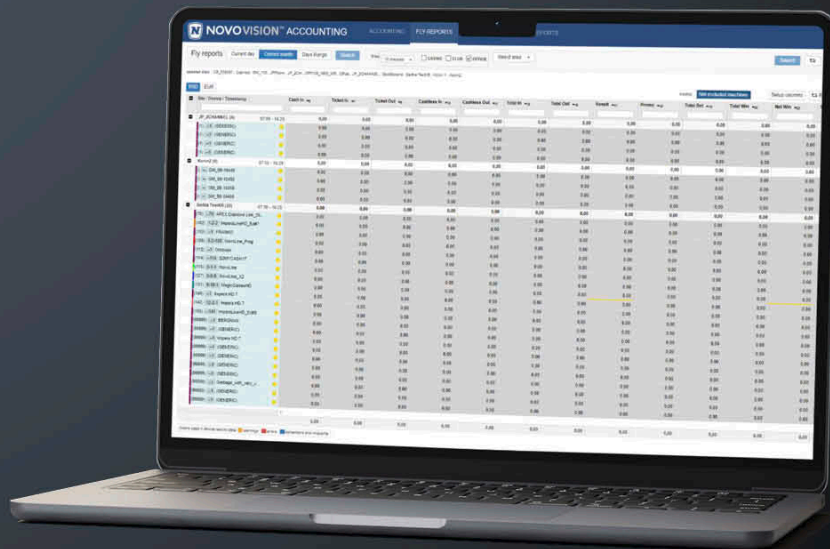

NOVOMATIC

Global Sales:
NOVOMATIC AG • Wiener Strasse 158 • 2352 Gumpoldskirchen • Austria
Tel.: +43 2252 606 870 995 • E-Mail: sales@novomatic.com • www.novomatic.com