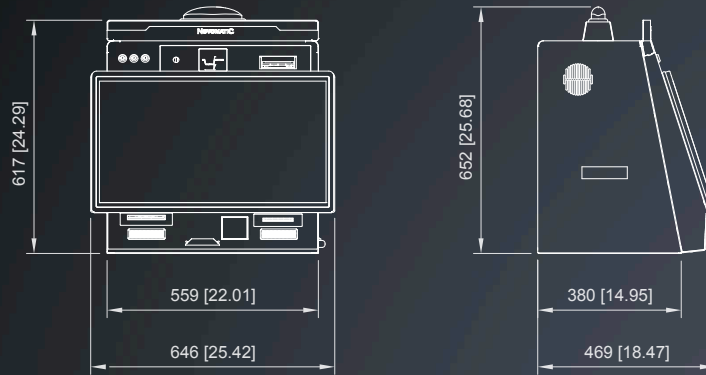

NOVOMATIC *ActionBook™* Compact 1.27 (FV657)

All dimensions in mm [in] · scale 1:25

©NOVOMATIC AG 2024