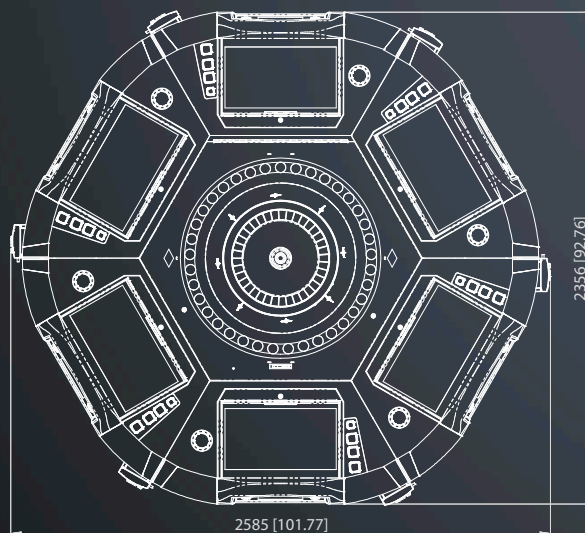

LOTUS ROULETTE™ PRO (FS671)

All dimensions in mm [in]

©NOVOMATIC AG 2024

V2024-02-02