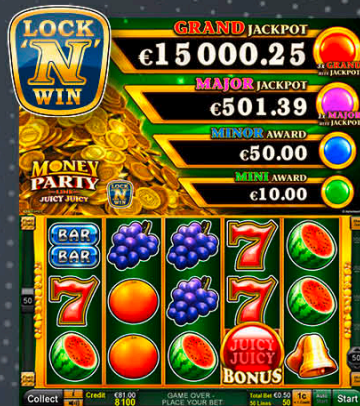

MONEY PARTY™ – Juicy Juicy

Get the MONEY PARTY™ going and hit the Linked Progressive! Stacked Wilds, Free Games and the Money Party Feature will make your day!

Player Category: Fun Players, Regular Players
Top Prize: 200 times bet per line on single line

707 GAMES