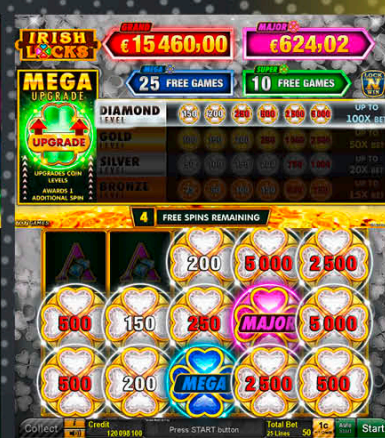

GOLDEN LINK™ – Irish Locks™ **NEW**

Let's bet that you're in for a little craic with the gorgeous Lady Leprechaun! Collect your clovers in all colours and varieties to get your share of the legendary Luck of the Irish.

Player Category: Fun Players, Regular Players
Top Prize: 12,500 times bet per line