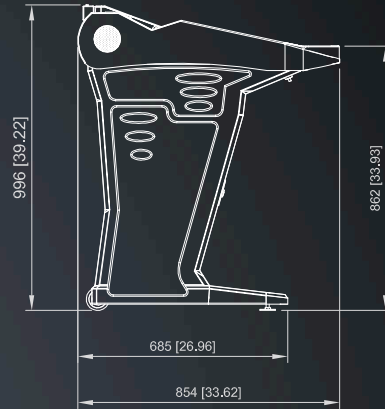

©NOVOMATIC AG 2024

PANTHER 2.27 (FV623D/FV624D)

All dimensions in mm [in] · scale 1:25

©NOVOMATIC AG 2024

FUNMASTER 2.27 (FV637C)

All dimensions in mm [in] · scale 1:25

©NOVOMATIC AG 2024

EXECUTIVE SL™ 1.27 (FVC28A)