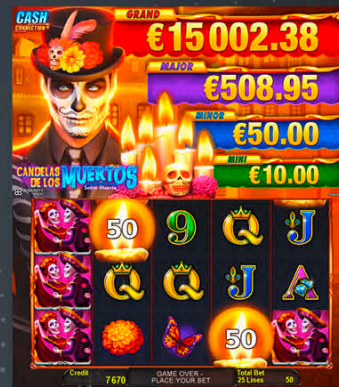

Cash CONNECTION™ – NEW Candelas de los Muertos™ – Señor Muerte

Señor Muerte is a most formidable man and lord of the ultimate odds. Gather your wits, light your candles and place your bets for the CASH CONNECTION™ Progressive prizes.

Player Category: Fun Players, Regular Players
Top Prize: 5,000 times bet per line on single line