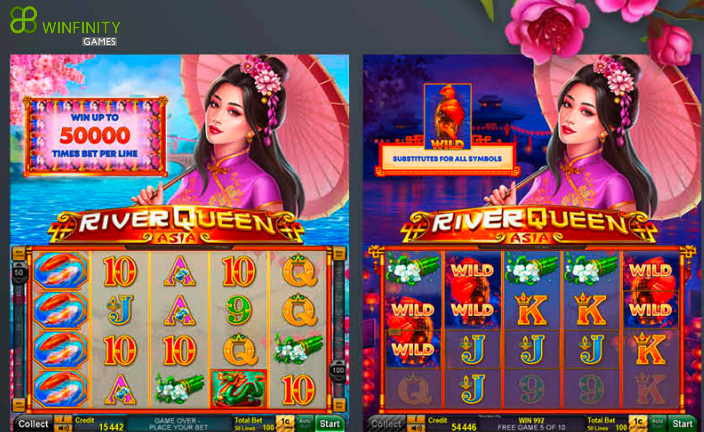

Player Category: Novices,
Fun Players & Time-on-Device-Players
Top Prize: 2,000 times bet per line on single line

Rise of Cleo™ **NEW**

When beautiful Cleo rises, you can earn rewards, additional free games and symbol upgrades.

Player Category: Fun Players, Regular Players
Top Prize: 500 times bet per line on single line

Rise of Tut™ Magic **NEW**

Discover the magic of Tut with expanding Wilds and symbol upgrades on 10 lines. During the free games, Wilds trigger even more symbol upgrades and additional free games for a winning streak under the watchful eye of the pharaoh.

Player Category: Fun Players, Regular Players
Top Prize: 500 times bet per line on single line

River Queen™ Asia **NEW**

Set sail for an enchanting reel cruise across these 50 lines. Once you are on board for the Free Games feature, a fleet of Moving Wilds are on duty to escort you along this Asian journey.

Player Category: Regular Players
Top Prize: 1,000 times bet per line on single line

NOVO LINE™ Interactive Edition X4

New Highlights

Roaring Wild Spins™ **NEW**

Roaring Wild Spins™ are a roaring wild ride on a Quattro reel set! This rollercoaster game comes with an exit button: Press "return" to chill out and return to the base game.