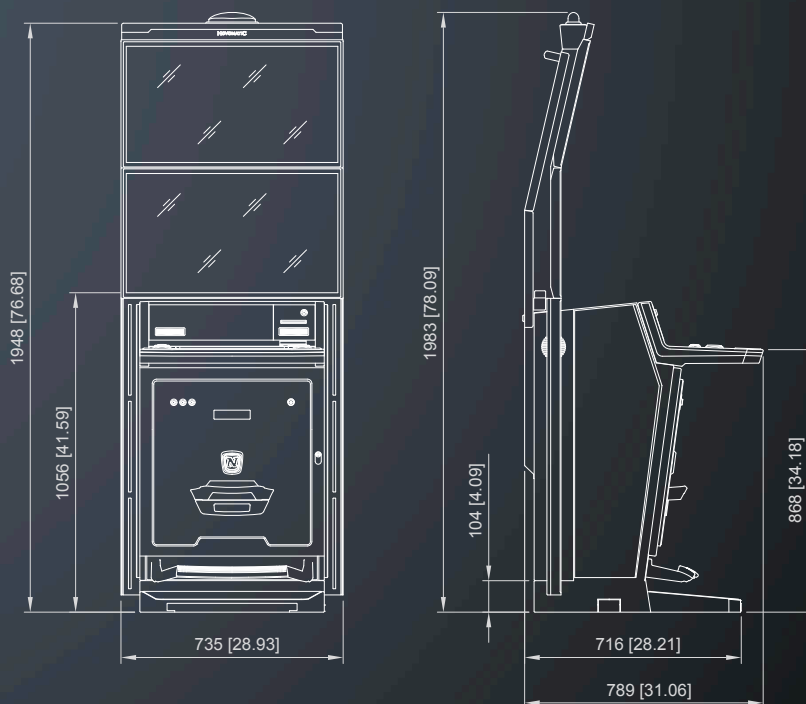

V.I.P. X Lounge™ 2.32 (FV837D)

All dimensions in mm [in] · scale 1:25

©NOVOMATIC AG 2024