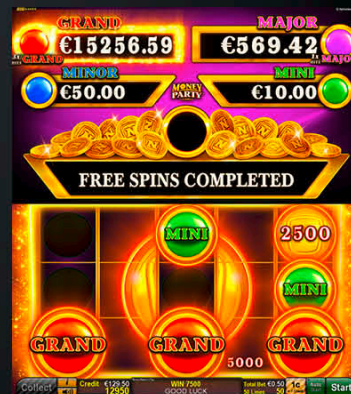

MONEY PARTY™ – Yummy Yummy

Big Yummy Yummy symbols and big coins can mean big cash in this game! You are invited to join this MONEY PARTY™ and celebrate Stacked Wilds, Free Games and Progressive wins!

Player Category: Time-on-Device Players, Regular Players
Top Prize: 3,000 times total bet

707 GAMES