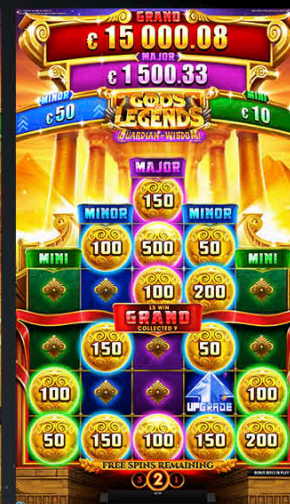

Player Category: Fun Players, Regular Players
Top Prize: 20 times total bet

GODS & LEGENDS™ Link

New Linked Multi-Game

GODS & LEGENDS™ – Guardian of Wisdom™ **NEW**

Become a Guardian of Wisdom™ and claim the secrets and treasures of Ancient Egypt! Collect the legendary GOLDEN BALLS for the GODS & LEGENDS™ rich heritage.

Player Category: Fun Players, Regular Players
Top Prize: 50 times total bet

GODS & LEGENDS™ – Hammer Power™ **NEW**

The legendary Hammer Power™ commands the wildest reels for rich Progressive wins and tremendous video slot excitement. It is high time to win the battle of the century between GODS & LEGENDS™.