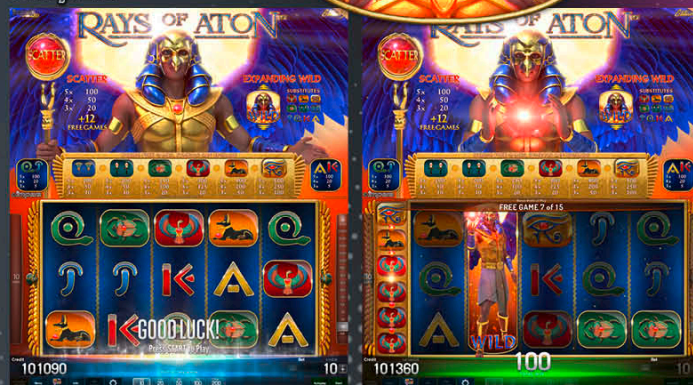

Player Category:
Fun Players, Regular Players
Top Prize: 500 times bet per line on single line

Impera Line™ HD Edition 9

New Highlights

Money Bunny™ **NEW**

Be a happy bunny and enjoy a new take on a classic fruit game! The bunny girl will highly reward you with prestigious prizes.

Player Category:
Fun Players, Regular Players
Top Prize: 1,000 times bet per line on single line

©imperaper

Rays of Aton™ **NEW**

In Rays of Aton™, an Egyptian god who grants special wishes awaits you. Join the exciting adventure on 10 lines with Free Games and an Expanding Wild.

Player Category:
Fun Players, Regular Players
Top Prize: 180 times bet per line on single line

©imperaper

Royal Lady™ Wild **NEW**

The Royal Lady's kingdom is brought to a next level in this variant of the slot game. Discover even more treasures when visiting the Royal Lady in her throne room.