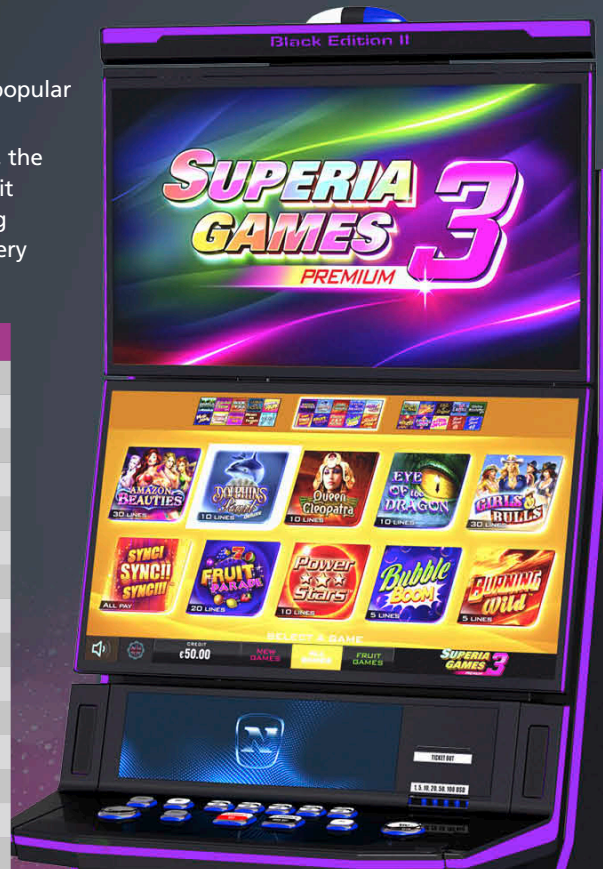

SUPERIA GAMES 3

PREMIUM

Superia Games™ Premium 3 **NEW**

Thirty different games with the complete NOVOMATIC gaming classics as well as popular fruit game titles introduce fresh and dynamic gaming thrills on the gaming floor.

The myths of Amazon Beauties™, the jungle theme Gorilla Might of the Jungle™, the adventure Book of Ra™ deluxe, the classic Lucky Lady's Charm™ as well as the fruit game Mega Charge™ come along for maximum winnings. Bold gameplay, blazing features and dynamically expanding reels ensure outstanding performance for every player preference.

SUPERIA GAMES™ PREMIUM 3	LINES	SUPERIA GAMES™ PREMIUM 3	LINES
Amazon Beauties	30 fixed	Hot Pot™	5 fixed
Book of Ra™ <i>deluxe</i>	10 fixed	Lord of Dragons™	40
Bubble Boom™	5 fixed	Lord of the Ocean™	10
Burning Wild™	5 fixed	Lucky Lady's Charm™	10
Crystal Lights	40 fixed	Mega Charge	50 fixed
Dolphin's Pearl™	10 fixed	Music Island™	50 fixed
Empire V™	10 fixed	Plenty On Twenty™ <i>hot</i>	20 fixed
Eye of the Dragon™	10 fixed	Power Stars™	10 fixed
Finest Blend™ 40	40 fixed	Queen Cleopatra™	10
Finest Blend™ 20 <i>hot</i>	20 fixed	Roaring Forties™	40 fixed
Fresh Splash	40 fixed	Rumbling Run™	NEW ALLPAY®
Fruit Parade™	20 fixed	Secret Trail™	NEW 50 fixed
Girls And Bulls™	30 fixed	Sizzling Hot™ <i>deluxe</i>	5 fixed
Globe Roulette™ Pro	Roulette	Sync! Sync!! Sync!!!	ALLPAY®
Gorilla Might of the Jungle™ NEW	50 fixed	Wild Rocket™	50 fixed