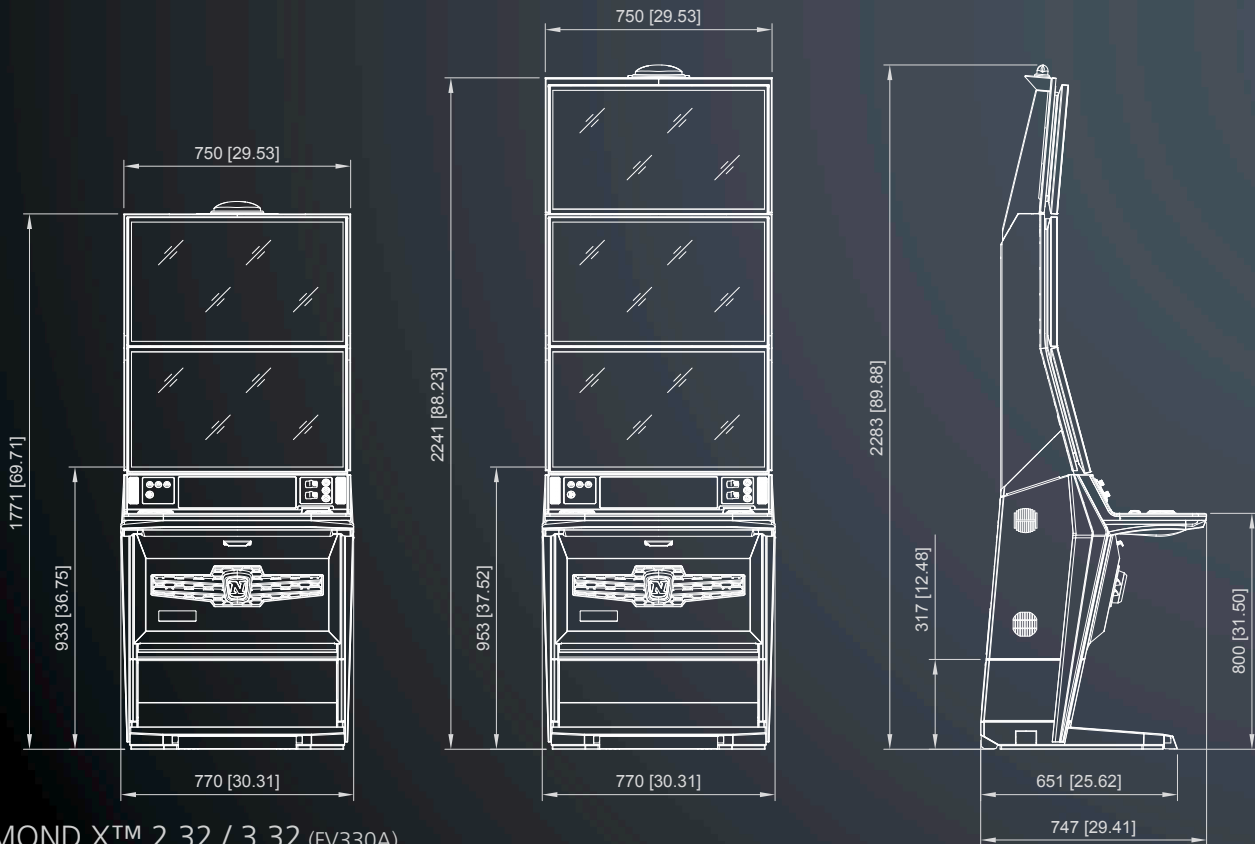

DIAMOND X™ 2.32 / 3.32 (FV330A)

All dimensions in mm [in] · scale 1:25

©NOVOMATIC AG 2024