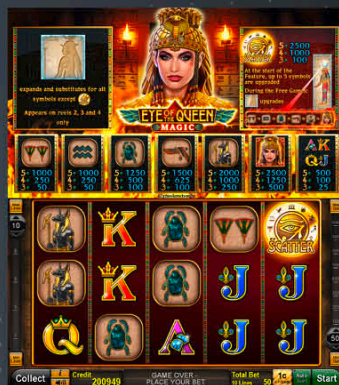

NOVOLINE™

NOVO LINE™ Interactive Edition X4

New Highlights

Book of Skull™ **NEW**

Discover the secrets of the mighty Book of Skull™! In this thrilling 10-line, 5-reel video slot with 12 Free Games, a new generation of explorers will discover even more treasures in the vaults of the ancient Egyptian temples.

*Player Category: Regular Players
Top Prize: 5,000 times bet per line on single line*

Eye of the Queen™ Magic **NEW**

Three is the magic number: Three Ancient Egyptian eye symbols trigger a fantastic free games feature with expanding Wilds and symbol upgrades.

*Player Category:
Fun Players, Regular Players
Top Prize: 500 times bet per line on single line*

707 GAMES

707 GAMES

MULTI-GAMES

Lucky Lady's Charm™ deluxe 10 **NEW**

Lady Luck now works her charms on two reel sets with plenty of space for symbol stacks and winning combinations. Place your bet on her charms on a regular and an even larger second reel set – as Lady Luck may have it, you'll end up lucky with stacked Wilds on both reel sets!