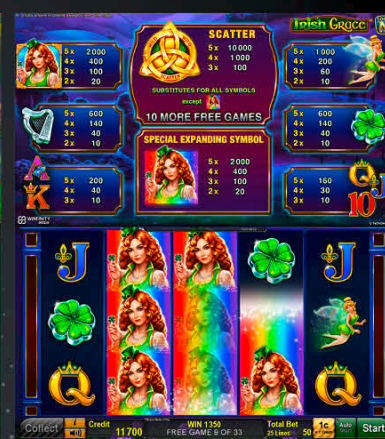

Player Category: Fun Players, Regular Players
Top Prize: 5,400 times bet per line

NOVO LINE™ GOLDEN LINK™ Edition 2

New Linked Multi-Game – Selected Highlights

GOLDEN LINK™ – Irish Grace™ **NEW**

It's ok to be a little superstitious when it comes to winning the GOLDEN LINK™ jackpot: This Irish Grace™ commands a whole assortment of charms to conjure all the Luck of the Irish.

Player Category: Fun Players, Regular Players
Top Prize: 1,000 times bet per line

GOLDEN LINK™ – Irish Locks™ **NEW**

Let's bet that you're in for a little craic with the gorgeous Lady Leprechaun! Collect your clovers in all colours and varieties to get your share of the legendary Luck of the Irish.