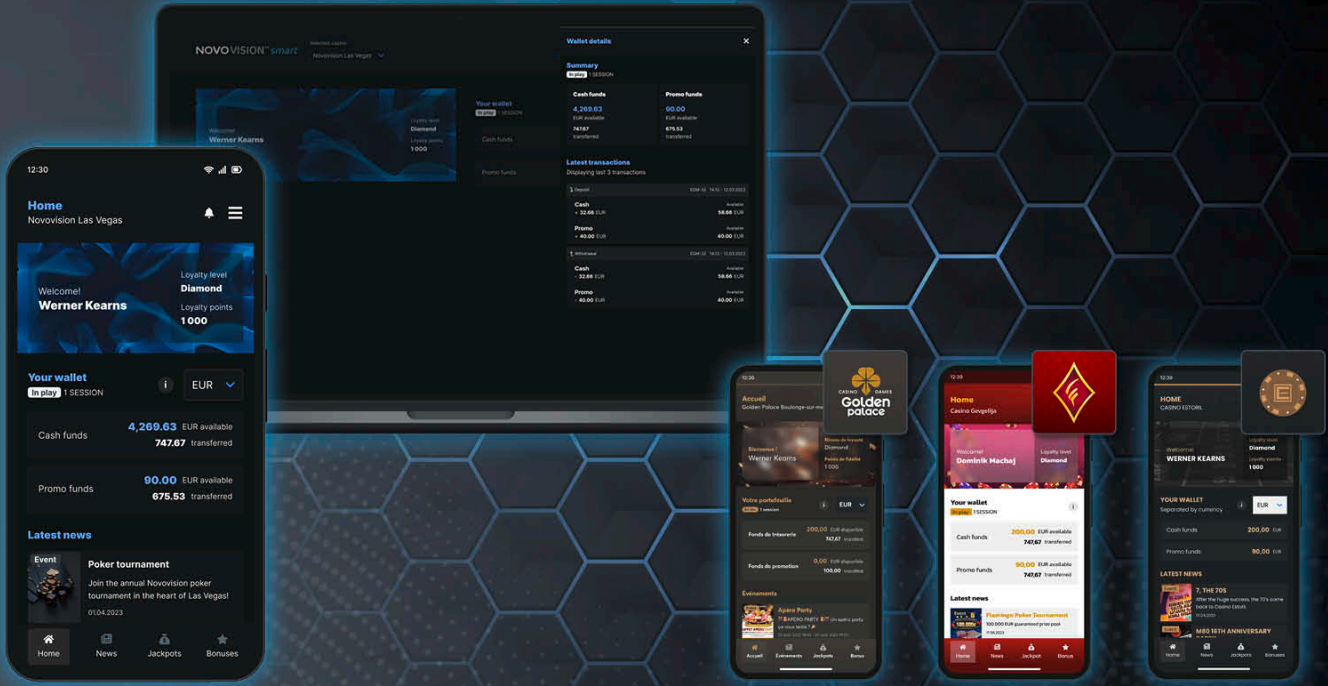

NOVOVISION™

Systems & Solutions