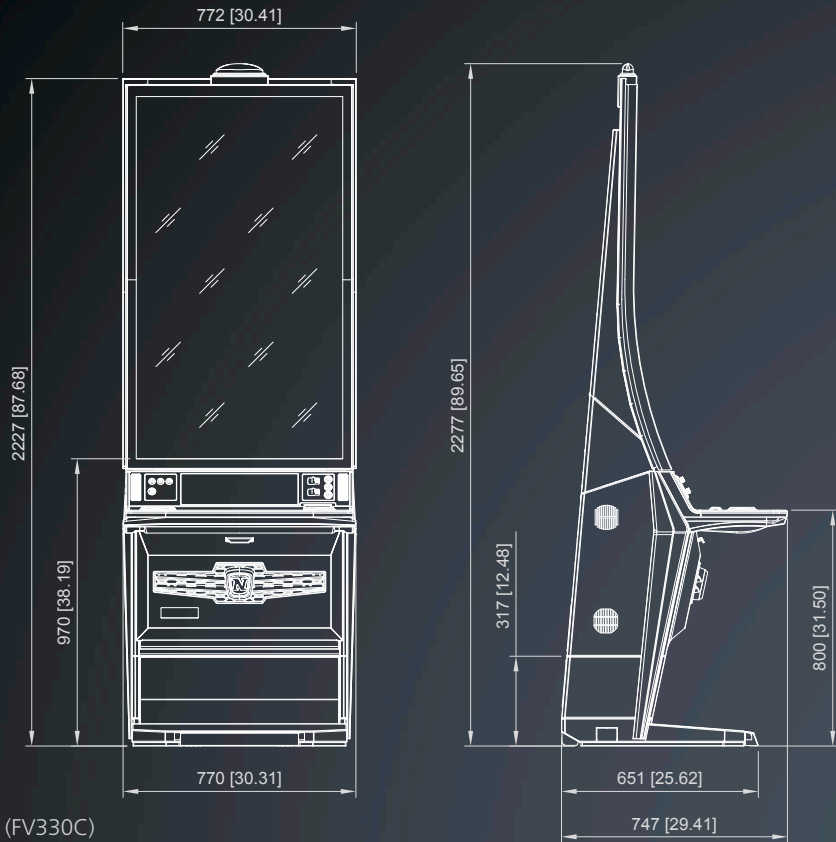

V.I.P. X Dream™ 2.43 / 3.43 (FV330D)

All dimensions in mm [in] · scale 1:30

©NOVOMATIC AG 2024

V.I.P. X Lounge™ 2.32 (FV837D)

All dimensions in mm [in] · scale 1:25

©NOVOMATIC AG 2024

DIAMOND X™ 1.55J (FV330C)