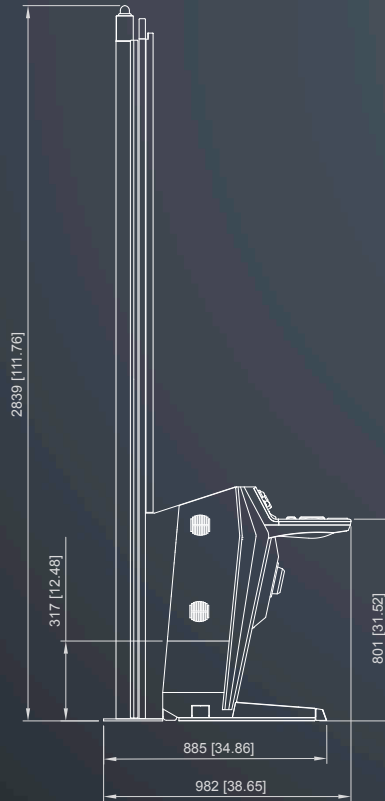

V.I.P. X Galaxy™ 2.65 (FAD36+C91)

All dimensions in mm [in] · scale 1:30

©NOVOMATIC AG 2024

V.I.P. X Royal™ 1.85 (FA330 D50)

All dimensions in mm [in] · scale 1:30

©NOVOMATIC AG 2024