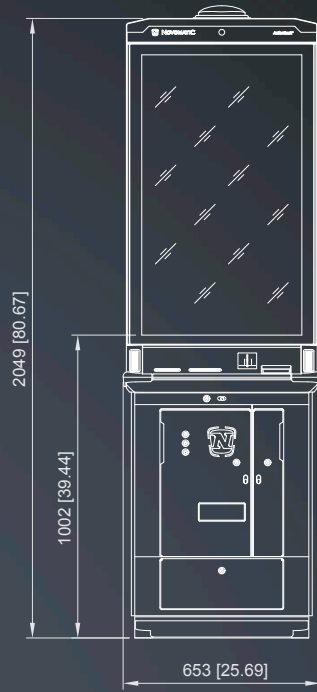

NOVOMATIC ActionBook™ Edge 1.43J (FV831A)

All dimensions in mm [in] · scale 1:25

©NOVOMATIC AG 2024