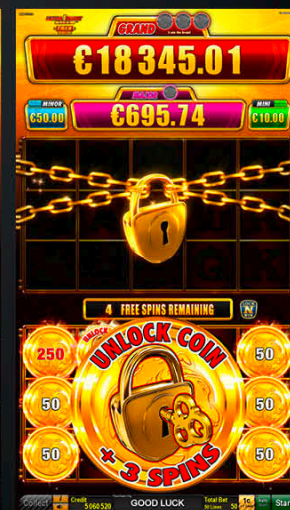

ULTRA BOOST Link™ – Tiger Storm

This tiger can summon up a roaring storm of wins on the reels as he displays his full wild potential for 50 win lines. In the special ULTRA BOOST Feature, an additional reel matrix can be unlocked for extra chances for a Progressive Jackpot win.

Player Category: Fun Players, Regular Players
Top Prize: 150 times total bet