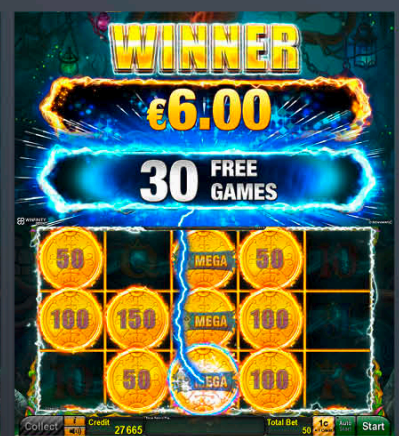

GOLDEN LINK™ – Golden Voodoo Magic™ **NEW**

Use some voodoo on the reels – call the priestess to summon all the good spirits that work their Golden Voodoo Magic™ for plentiful free games and rich jackpot prizes.

Player Category: Fun Players, Regular Players
Top Prize: 5,400 times bet per line