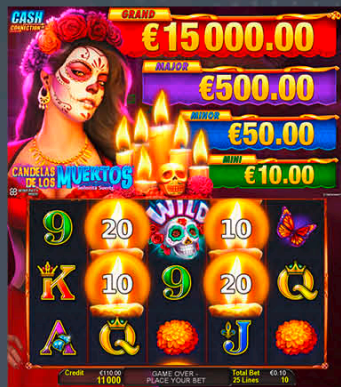

Cash CONNECTION™ – NEW Candelas de los Muertos™ – Señor Muerte

Señor Muerte is a most formidable man and lord of the ultimate odds. Gather your wits, light your candles and place your bets for the CASH CONNECTION™ Progressive prizes.

Player Category: Fun Players, Regular Players
Top Prize: 5,000 times bet per line on single line