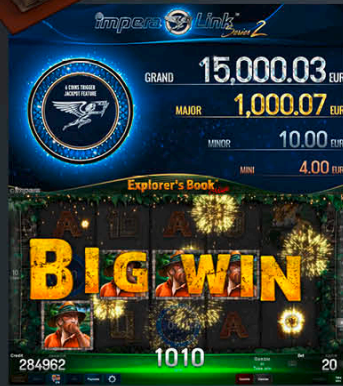

Player Category: Fun Players, Regular
Players
Top Prize: 2,500 times bet
per line on single line

©imper

IMPERA LINK™ **NEW** Eternal Fruits™

The eternal secret of success – fruits, here as Eternal Fruits™ with additional jackpot thrills.

Player Category: Fun Players, Regular
Players
Top Prize: 250 times bet
per line on single line

©imper

PROGRESSIVES

IMPERA LINK™ Series 2

New Linked Multi-Game – Selected Highlights

IMPERA LINK™ NEW Explorer's Book™ Magic

The explorer's dream is brought to a next magical level in this variant of the slot game. Discover even more treasures in this thrilling adventure through forests and canyons.

Player Category: Fun Players,
Regular Players
Top Prize: 600 times bet per line on single line

IMPERA LINK™ NEW Fairy Fortunes™

The lovely Fairy will send you a great fortune in this brand-new reel game Fairy Fortunes™.

Player Category: Fun Players,
Regular Players
Top Prize: 250 times bet per line on single line