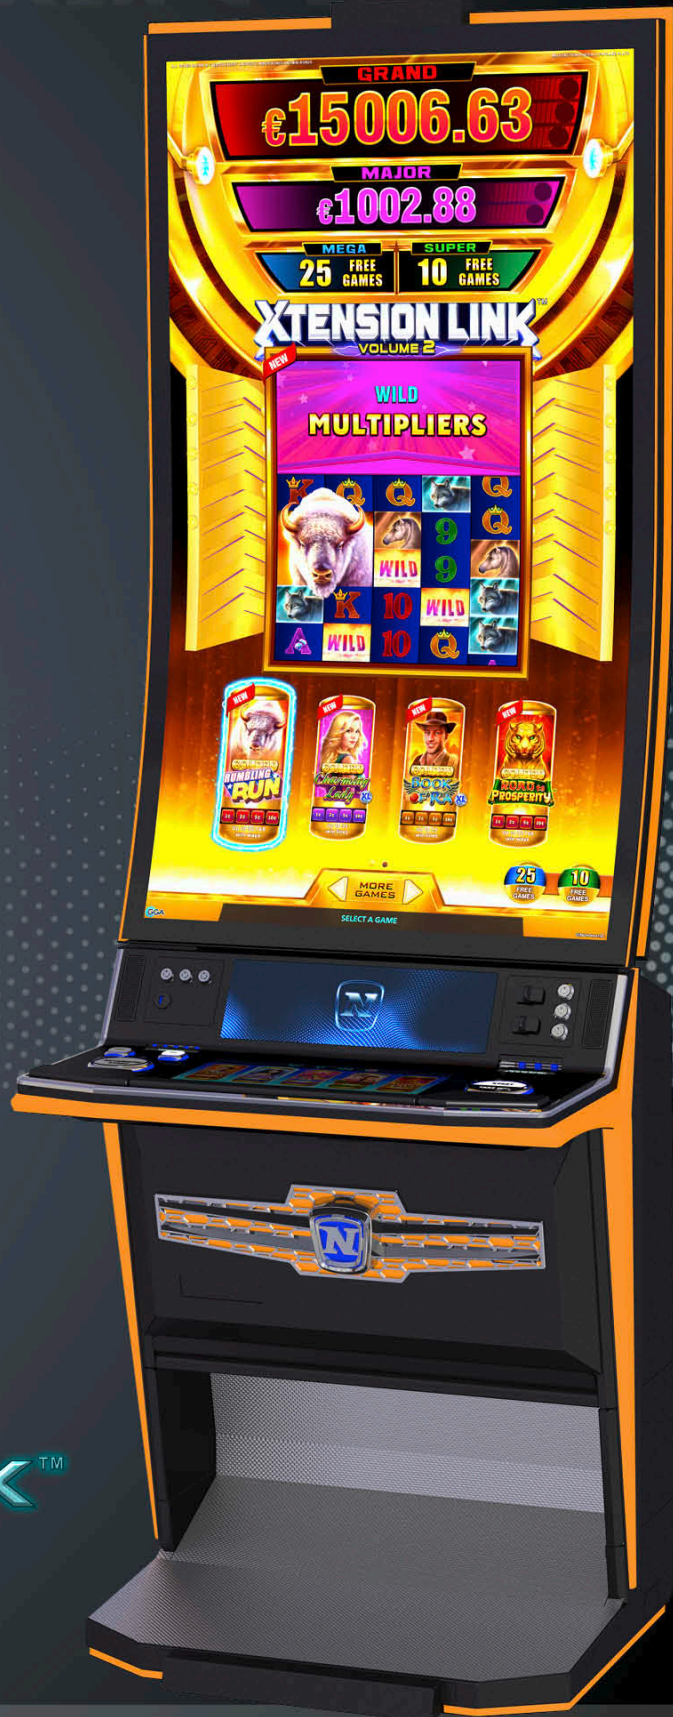

DIAMOND X™ 1.55J

SLOT CABINETS

Diamond X™

NOVOMATIC

Global Sales:
NOVOMATIC AG • Wiener Strasse 158 • 2352 Gumpoldskirchen • Austria
Tel.: +43 2252 606 870 995 • E-Mail: sales@novomatic.com • www.novomatic.com