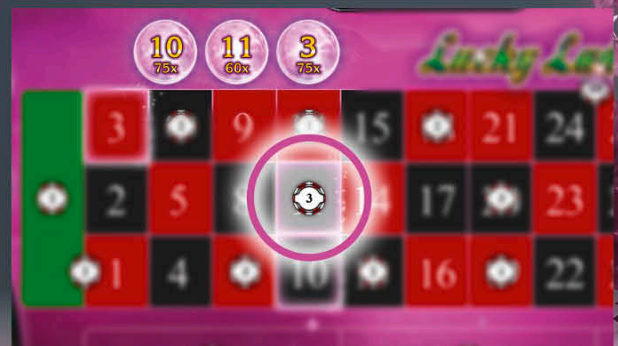

Operators can choose the parameters for the number of LUCKY LADY BONUS NUMBERS to be drawn: from 1 – 4 extra numbers and any random variation between. The total bonus multipliers of 210x bet will always be randomly distributed among the number of spheres.

At "No More Bets" the random LUCKY LADY BONUS NUMBERS are revealed to all players at the top of the Roulette layout, along with their respective bonus multipliers, and the bonus numbers are highlighted on the betting field. Only straight number bets on these highlighted numbers can win the respective LUCKY LADY BONUS MULTIPLIER.

If the game result matches a LUCKY LADY BONUS number and the player has bet on that number, they get their 30 for 1 straight bet plus the stake placed on that number multiplied by the LUCKY LADY BONUS MULTIPLIER drawn for that number, so a lucky player could win up to 240 times their stake!

Lucky Lady's Roulette is available for all Roulette variants of the NOVOMATIC ETG offer based on Novo Unity™ PRO: Novo Multi-Roulette™, Novo TouchBet® Roulette and Novo Flying Roulette™ in 0/00 versions.