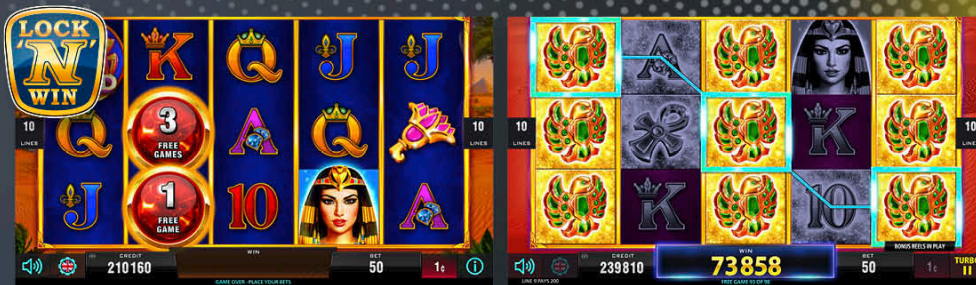

GOLDEN LINK™ – NEW Queen of the Night™ Magic

Take your chance on winning the treasures with the Magic of the most charming Queen of the Night™! Egyptian lucky charms show you the way across the 10 lines in this mysterious historical adventure.

Player Category: Fun Players, Regular Players
Top Prize: 5,000 times bet per line on single line