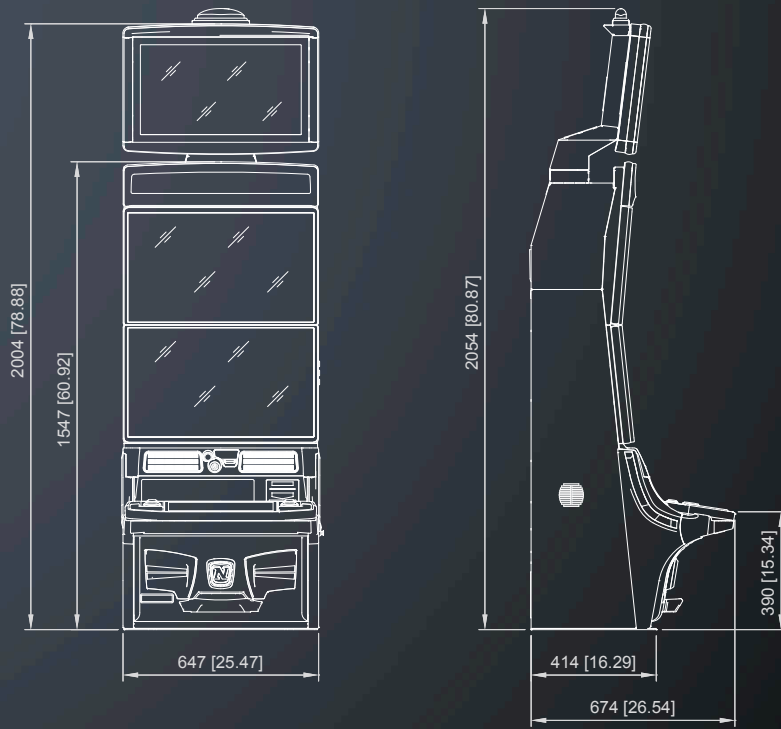

PANTHERA™ 2.27 (FV640B)

All dimensions in mm [in] · scale 1:25

©NOVOMATIC AG 2024