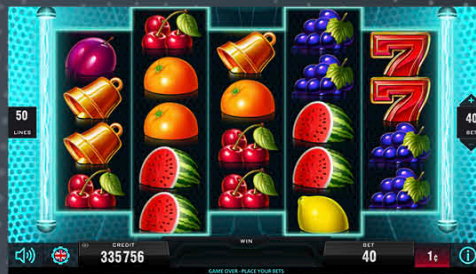

Mega Charge

Feel the high voltage and electrifying thrills while you are playing Mega Charge! This 50-line video slot game has a really unusual reel set – 4 x 5 x 4 x 5 x 4 – and is fully charged with sparkling wins and mega-prizes.

Player Category: Fun Players, Time-on-Device Players
Top Prize: on single line 1,000 times bet per line