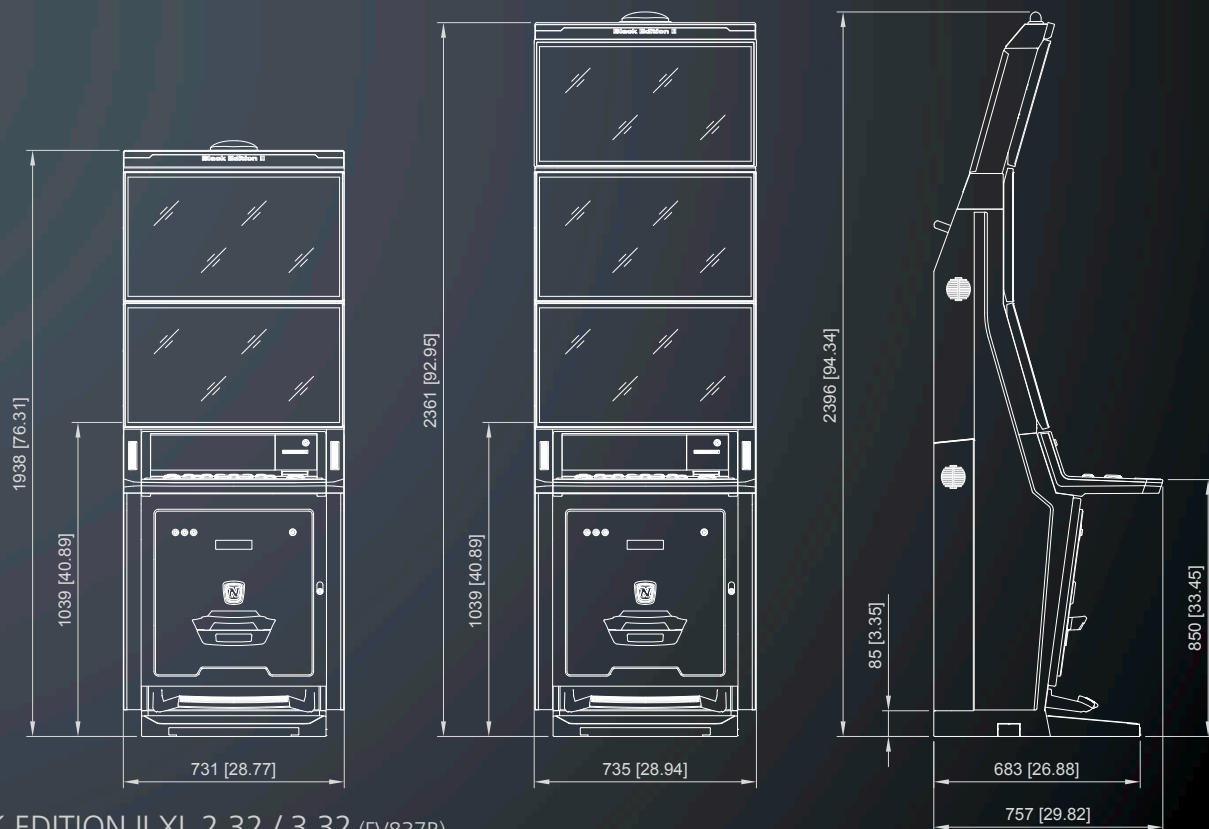

BLACK EDITION II XL 2.32 / 3.32 (FV837B)

All dimensions in mm [in] · scale 1:25

©NOVOMATIC AG 2024