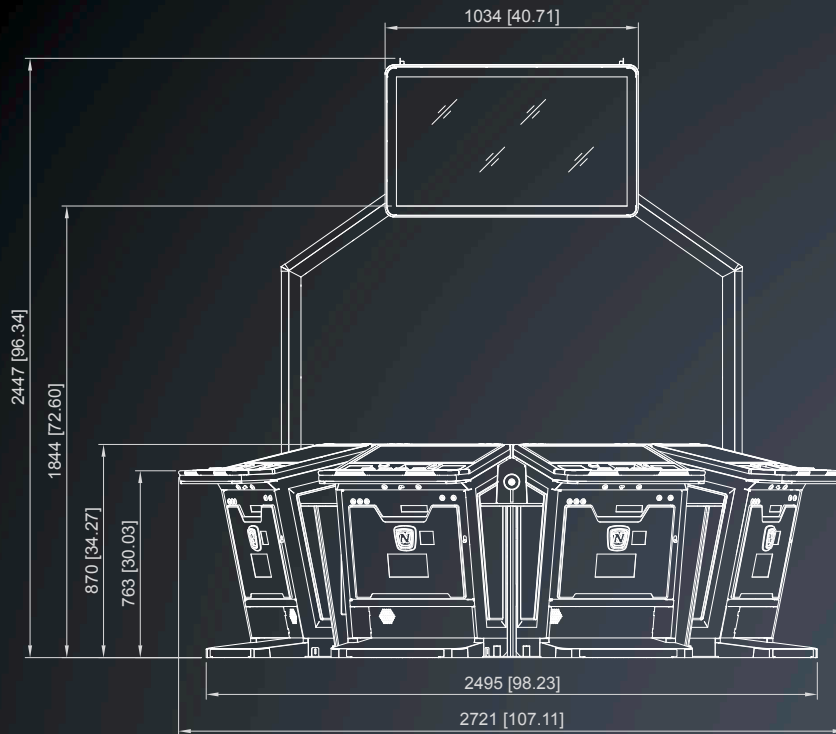

All dimensions in mm [in] · scale 1:25

©NOVOMATIC AG 2024

LOTUS SL™ 1.27 (FV862B)

All dimensions in mm [in] · scale 1:25

©NOVOMATIC AG 2024

LOTUS ROULETTE™ Genius (FA862)

All dimensions in mm [in]

©NOVOMATIC AG 2024