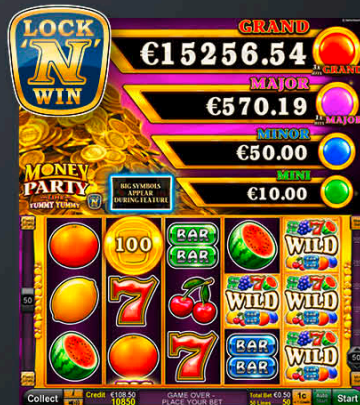

MONEY PARTY™ – Yummy Yummy

Big Yummy Yummy symbols and big coins can mean big cash in this game! You are invited to join this MONEY PARTY™ and celebrate Stacked Wilds, Free Games and Progressive wins!

Player Category: Time-on-Device Players, Regular Players
Top Prize: 3,000 times total bet

707 GAMES