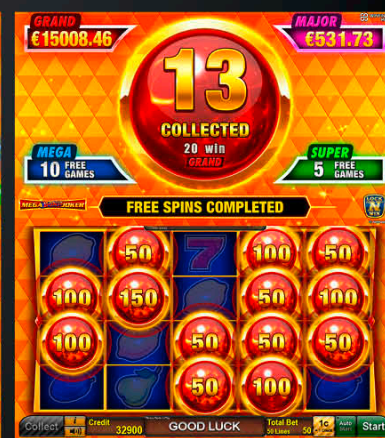

GOLDEN LINK™ – Mega Bonus Joker™ **NEW**

This version of the popular slot classic combines stacked fruit, Wild Jokers and free games with the excitement of the GOLDEN LINK™ Progressive – the result is mega gaming fun!

Player Category: Fun Players, Regular Players
Top Prize: 1,500 times bet per line