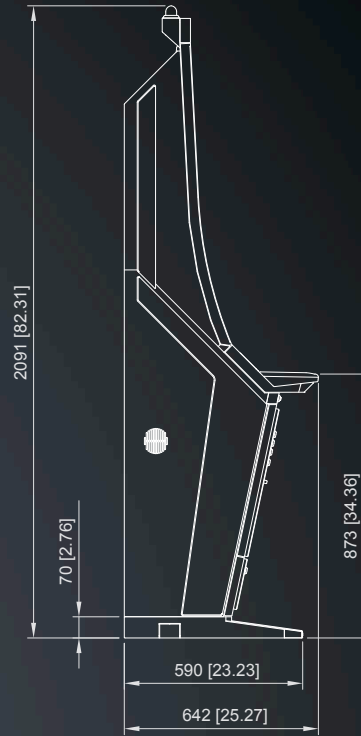

NOVOMATIC ActionBook™ Edge 1.43J (FV831A)

All dimensions in mm [in] · scale 1:25

©NOVOMATIC AG 2024