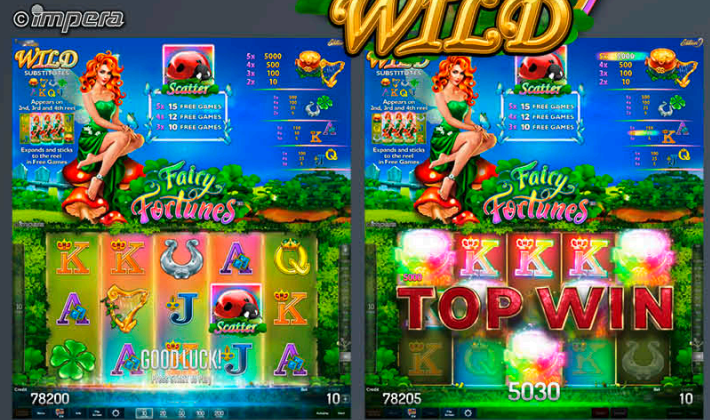

Player Category: Fun Players, Regular Players
Top Prize: 502 times bet per line on single line

imperera

MULTI-GAMES

Impera Line™ HD Edition 9

New Highlights

Explorer's Book™ Magic **NEW**

The explorer's dream is brought to a next level in this variant of the slot game. Discover even more treasures in this thrilling adventure through forests and canyons.

Player Category:
Fun Players, Regular Players
Top Prize: 1,201 times bet per line on single line

Fairy Fortunes™ **NEW**

The lovely Fairy will send you a great fortune in this brand-new reel game Fairy Fortunes™.

Player Category:
Fun Players, Regular Players
Top Prize: 503 times bet per line on single line

Glorious 7's™ deluxe **NEW**

With the deluxe version of this 5-line and 3-reel game, fruity fun and great wins are waiting for you. Once again – 7 is the lucky number in this game.