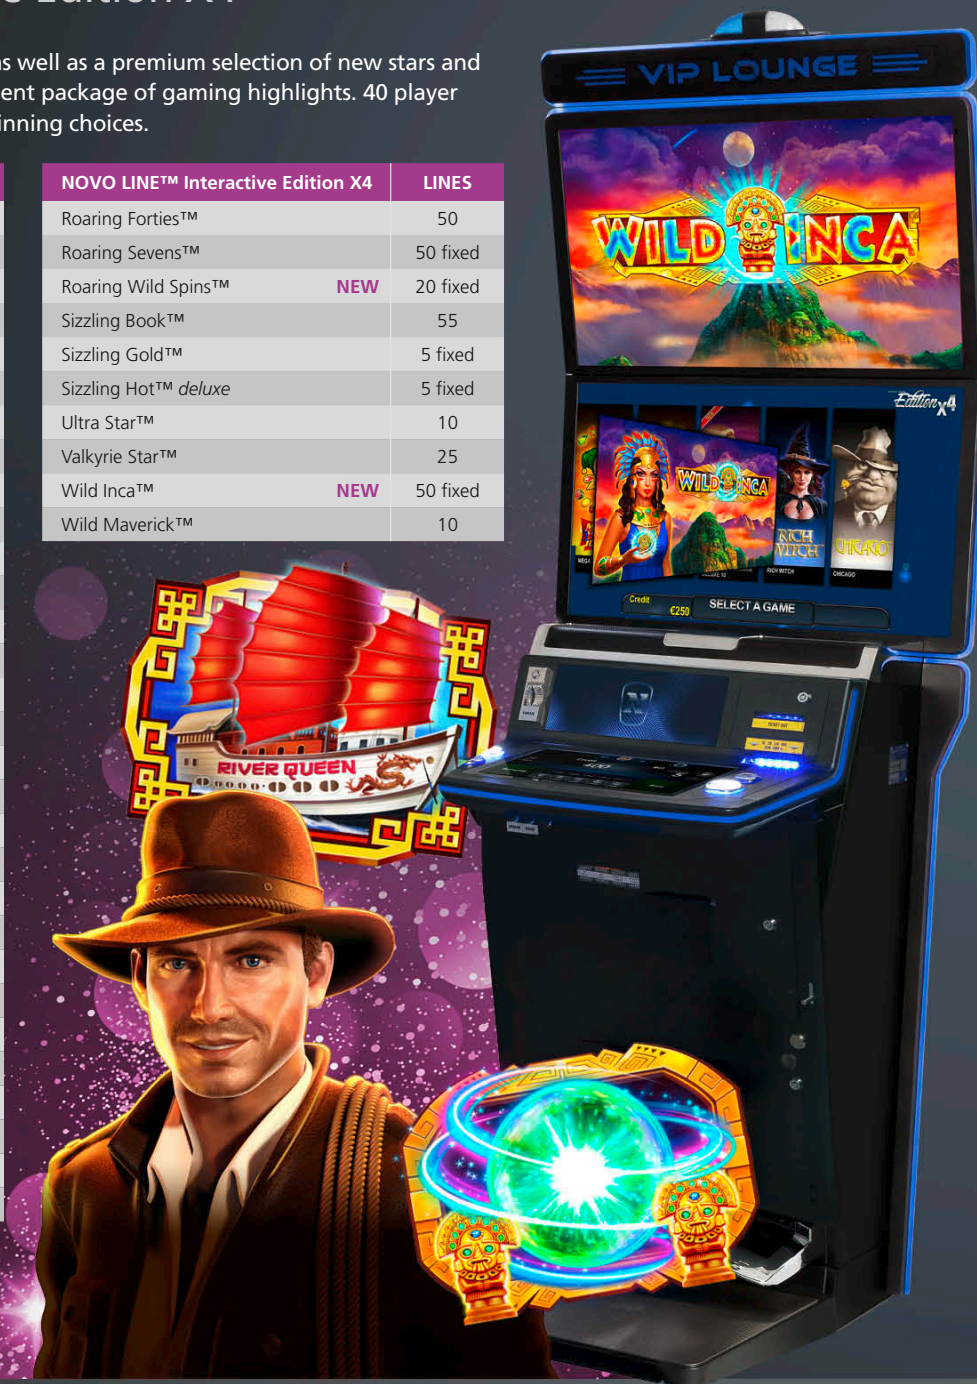

NOVO LINE™ Interactive

Edition X4

NOVO LINE™ Interactive Edition X4

The complete NOVOMATIC gaming classics as well as a premium selection of new stars and popular fruit game titles compose this excellent package of gaming highlights. 40 player favorites will have casino guests spoil for winning choices.

NOVO LINE™ Interactive Edition X4	LINES
100 Roaring Sevens™	100 fixed
25 Sizzling Hot™	25 fixed
Apollo God of the Sun	100 fixed
Book of Ra™ <i>deluxe</i>	10 lines
Book of Ra™ Magic	10 lines
Book of Ra™ – Temple of Gold™	10
Book of Skull™ NEW	10 lines
Burning Wild™	5 fixed
Chicago™	20
Columbus™ <i>deluxe</i>	10
Dolphin's Pearl™ <i>deluxe</i>	10
Eye of the Queen™ Magic NEW	10
Fortune Fishing™	10 fixed
Globe Roulette™ <i>deluxe</i>	Roulette
Golden Ark™	10 fixed
Gryphons Gold™ <i>deluxe</i>	10
Lord of the Ocean™	10
Lord of the Ocean™ Magic	10
Lucky Lady's Charm™ <i>deluxe</i>	10
Lucky Lady's Charm™ <i>deluxe</i> 10 NEW	100
Mega Bonus Joker™	50
Mega Bonus Joker™ 6 NEW	50
Mega Joker™ NEW	50
Plenty on Twenty™ <i>hot</i>	20
Power of Ra™	10 fixed
Pure Fruits™	5 fixed
Rich Witch™	20
Rise of Cleo™ NEW	10 fixed
Rise of Tut™ Magic NEW	10
River Queen™ Asia NEW	50

NOVO LINE™ Interactive Edition X4	LINES
Roaring Forties™	50
Roaring Sevens™	50 fixed
Roaring Wild Spins™ NEW	20 fixed
Sizzling Book™	55
Sizzling Gold™	5 fixed
Sizzling Hot™ <i>deluxe</i>	5 fixed
Ultra Star™	10
Valkyrie Star™	25
Wild Inca™ NEW	50 fixed
Wild Maverick™	10

NOVOLINE™