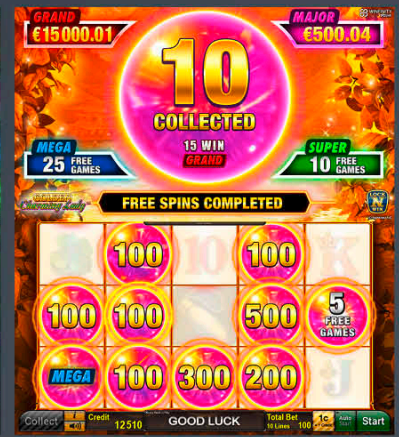

Player Category: Fun Players, Regular Players
Top Prize: 5,000 times bet per line

GOLDEN LINK™ – Golden Book of The Dragon™ plus **NEW**

The Golden Book of the Dragon™ plus reveals all that you need to unlock the Ancient Asian fortunes of the GOLDEN LINK™. Turn the page, spin the reels and let the Dragon work its magic.

The charms of the Lady are legendary and her magic sphere reveals the key to fortunes, free games and prizes. Link up and cash in on this charming quest for the GOLDEN LINK™!

Player Category: Fun Players, Regular Players
Top Prize: 2,700 times bet per line