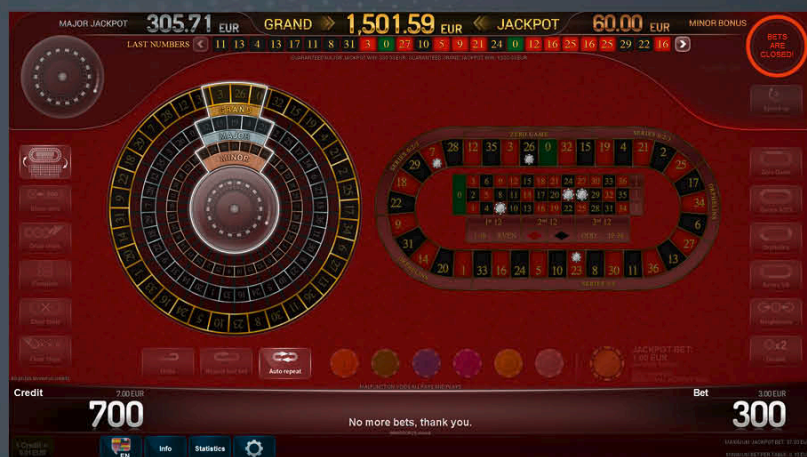

LOTUS ROULETTE™ Jackpot

Roulette Jackpot

In addition to betting with the regular chips, players can also bet on any number with a special JACKPOT chip to play for the MINOR BONUS, the MAJOR JACKPOT and the GRAND JACKPOT. The side bet is won if the chip has been placed on the traditional winning number and matches with the lucky numbers of the respective wheel sections for the jackpots. The higher the jackpot level, the more matches are required, while the wheel sections of lucky numbers get consistently narrower.

The MINOR BONUS is a fixed amount awarded to every winner, whereas the MAJOR and GRAND JACKPOT are progressive and can be won by more than one player. They consist of a fixed amount and a progressive amount which is split equally among all the winners. Only the highest Jackpot per elected number is awarded.