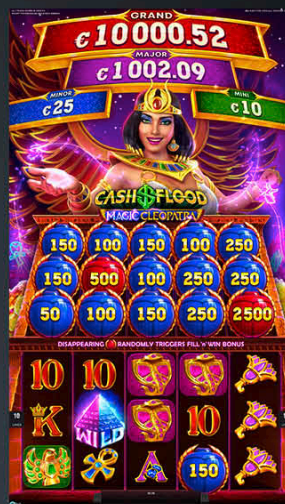

CASH FLOOD™ Link

Linked Multi-Game

CASH FLOOD™ – Magic Cleopatra™

Unravel the ancient treasures of Magic Cleopatra™ and feel the power of divine Isis as you collect more and more scarab prizes.

Player Category: Fun Players, Regular Players
Top Prize: 50 times total bet