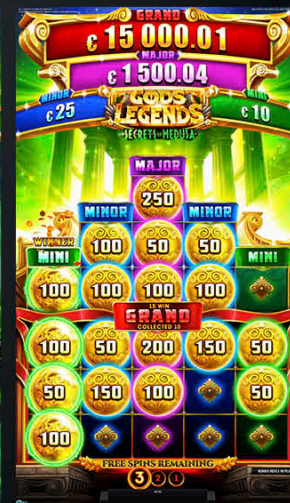

GODS & LEGENDS™ – Secrets of Medusa™ **NEW**

The Secrets of Medusa™ offer plenty of space for winning combinations. Hunt for the GOLDEN BALLS and watch Medusa grant you ever more WILDS across the 10 lines in this mythical video slot.

Player Category: Fun Players, Regular Players
Top Prize: 30 times total bet