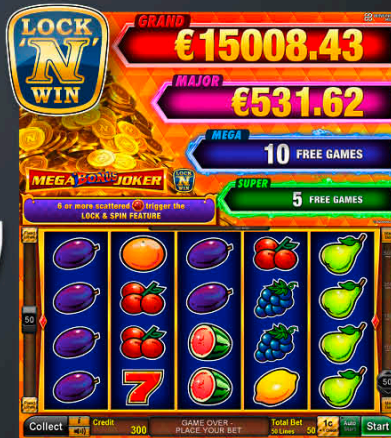

GOLDEN LINK™ – Mega Bonus Joker™ **NEW**

This version of the popular slot classic combines stacked fruit, Wild Jokers and free games with the excitement of the GOLDEN LINK™ Progressive – the result is mega gaming fun!

Player Category: Fun Players, Regular Players
Top Prize: 1,500 times bet per line