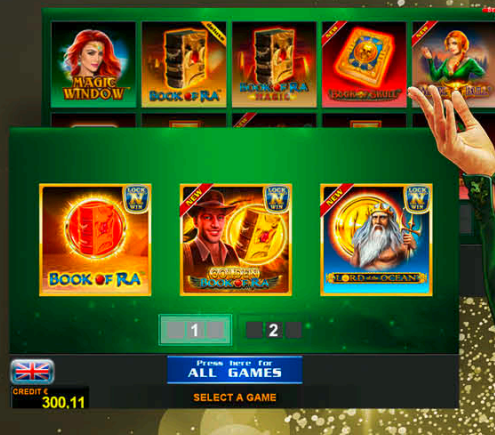

Gaminator® MY CASH Edition 2T	LINES
Amazon Treasures™	10
Amazon's Diamonds™	30
Asian Diamonds™	30
Book of Ra™ – Temple of Gold™	10
Book of Ra™ <i>deluxe</i>	10
Book of Ra™ Magic	10
Book of Skull™ NEW	10 fixed
Booming Flames™	5 fixed
Dolphin's Pearl™ <i>deluxe</i>	10
Eye of the Queen™	10
Faust™	10
Flaming Star™ NEW	20 fixed
Fruit King™	10
Fruit Queen™	30
Fruit Staxx™	30
Gate of Ra™	10
Golden Ark™ II	10
Hot Chip Runner™ II <i>deluxe</i>	5 fixed
Lord of the Ocean™	10
Lucky Lady's Charm™ <i>deluxe</i>	10
Magic Bull™ NEW	10
Magic Win Booster™ NEW	5 fixed
Magic Window™	10
MY CASH – Book of Ra™	10 fixed
MY CASH – Charming Lady™	10 fixed
MY CASH – Dolphin's Pearl NEW	10 fixed
MY CASH – Golden Book of Ra™ NEW	10 fixed
MY CASH – Lord of the Ocean™ NEW	10 fixed
MY CASH – Sizzling Hot™	5 fixed
Mystic Secrets™	10

Gaminator® MY CASH Edition 2T	LINES
Plenty of Fruit™ 20 <i>hot</i>	20 fixed
Plenty of Fruit™ 40	40 fixed
Plenty of Fruit™ 6	40 fixed
Plenty on Twenty™ <i>hot</i>	20 fixed
Plenty on Twenty™ II <i>hot</i>	20 fixed
Power Stars™	10
Rich Witch™	20
Roaring Forties™	40 fixed
Roaring Forties™ 7 <i>hot</i>	40 fixed
Roaring Wilds™	40 fixed
Sissi – Empress of Austria™	20
Sizzling 6™	5 fixed
Sizzling Book™ NEW	5 fixed
Sizzling Gems™	5 fixed
Sizzling Gold™	5 fixed
Sizzling Hot™ 6 <i>extra gold</i>	5 fixed
Sizzling Hot™ <i>deluxe</i>	5 fixed
Spinning Reels™	5 fixed
Ultra Star™	5 fixed
Wings of Fire™	20

COOL FIRE™ II-S