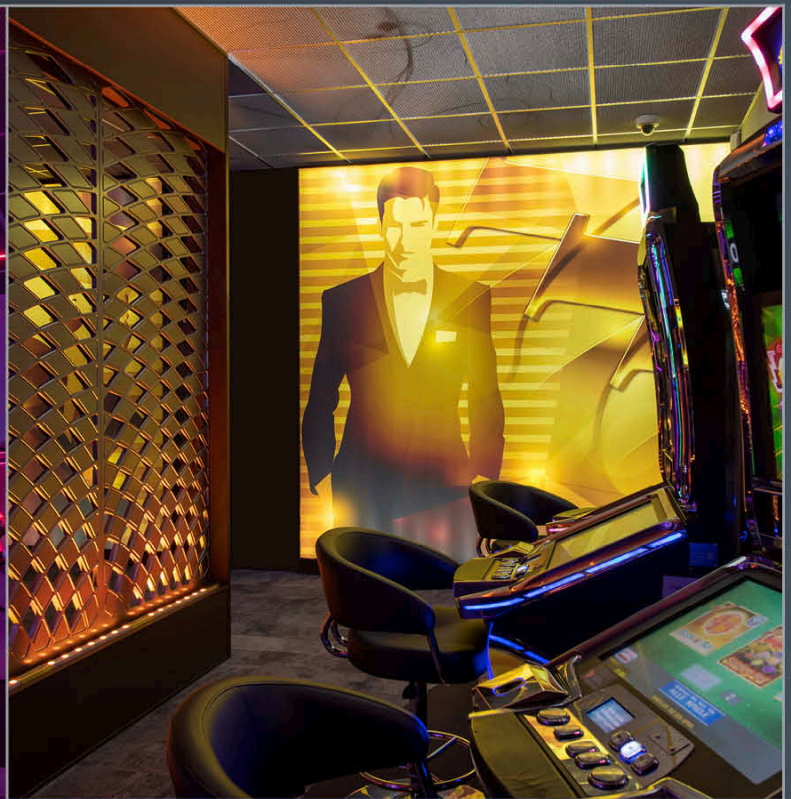

Arcades

Interior Design Solutions offers concepts from a single source!

- We come on site and take measurements
- We create 3D plans and renderings with VR glasses
- We create floor plans, details, CNC exports
- Coordination between different trades
- Time management and budget friendly
- On-site assembly by our carpenters and finishing

exclusive interiors. modern feel. flair of tradition.