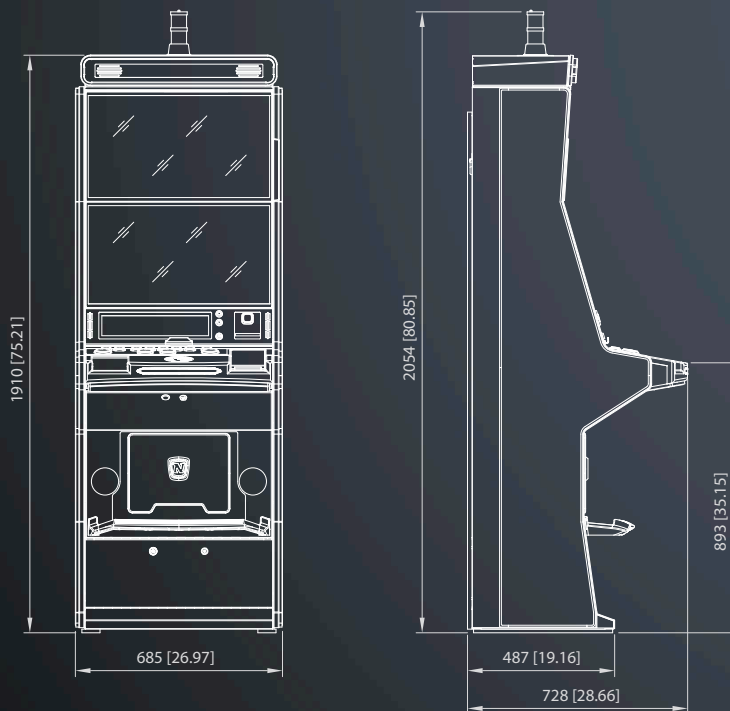

©NOVOMATIC AG 2024

PANTHER 2.27 (FV623D/FV624D)

All dimensions in mm [in] · scale 1:25

©NOVOMATIC AG 2024

FUNMASTER 2.27 (FV637C)

All dimensions in mm [in] · scale 1:25

©NOVOMATIC AG 2024

EXECUTIVE SL™ 1.27 (FVC28A)