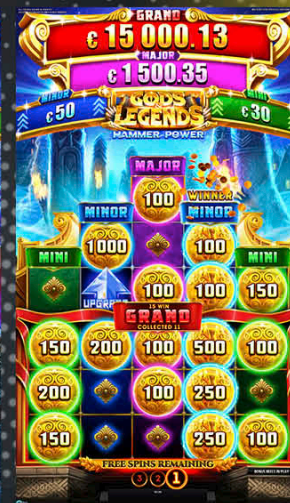

GODS & LEGENDS™ – Hammer Power™ **NEW**

The legendary Hammer Power™ commands the wildest reels for rich Progressive wins and tremendous video slot excitement. It is high time to win the battle of the century between GODS & LEGENDS™.

Player Category: Fun Players, Regular Players
Top Prize: 50 times total bet