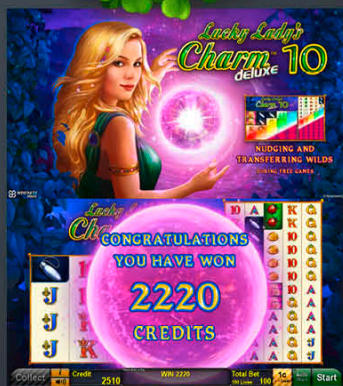

WINFINITY GAMES