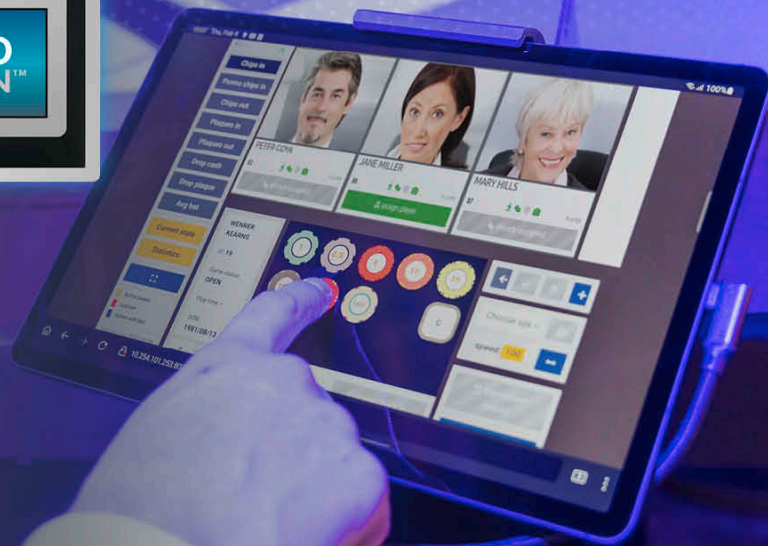

NOVOMATIC

Global Sales:
NOVOMATIC AG • Wiener Strasse 158 • 2352 Gumpoldskirchen • Austria
Tel.: +43 2252 606 870 995 • E-Mail: sales@novomatic.com • www.novomatic.com